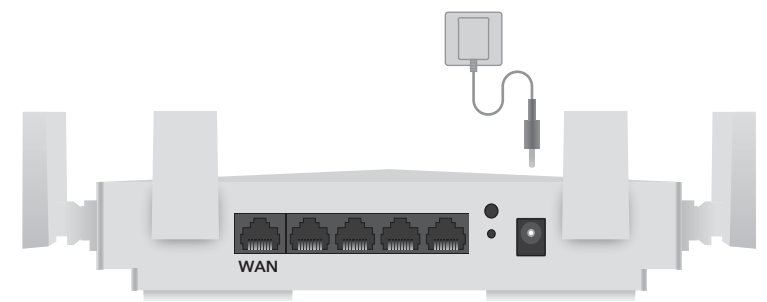

Quick Installation Guide

NEED TECH HELP?

- www.cudy.com/qv_vg_wr
- www.cudy.com
- support@cudy.com
- www.cudy.com/download

810600268

3 Turn on the modem and then wait about 2 minutes for it to restart.

4 Connect the power adapter to the router and wait for the "Power" system indicator light to turn solid on.