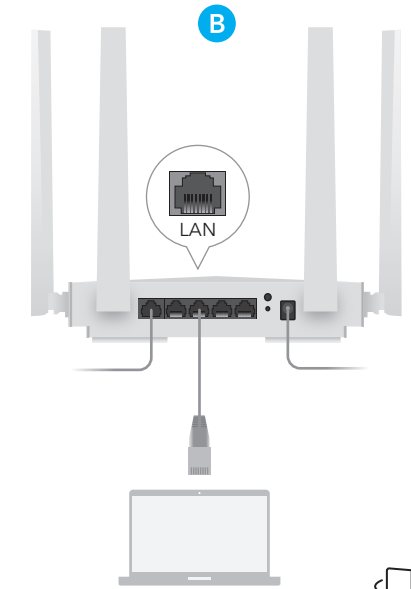

1 Turn off the modem, and remove the battery if it has one.

2 Connect Cudy's **WAN** port to your ISP modem.

5 Check if the four LEDs are solid on to confirm the hardware is connected correctly.

6 Connect the router via **A** or **B** method.

A Wi-Fi: Connect your device to the router's Wi-Fi using the SSID (network name) and Password printed on the bottom of the router.

B Wired: Turn off the Wi-Fi on your computer and connect it to the router's **LAN** port via an Ethernet cable.