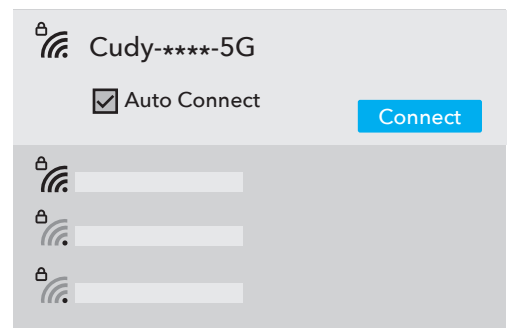

1 Turn off the modem, and remove the battery if it has one.

2 Connect Cudy's **WAN** port to your ISP modem.

5 Check if the four LEDs are solid on to confirm the hardware is connected correctly.

6 Connect the router via **A** or **B** method.

A Wi-Fi: Connect your device to the router's Wi-Fi using the SSID (network name) and Password printed on the bottom of the router.

B Wired: Turn off the Wi-Fi on your computer and connect it to the router's **LAN** port via an Ethernet cable.