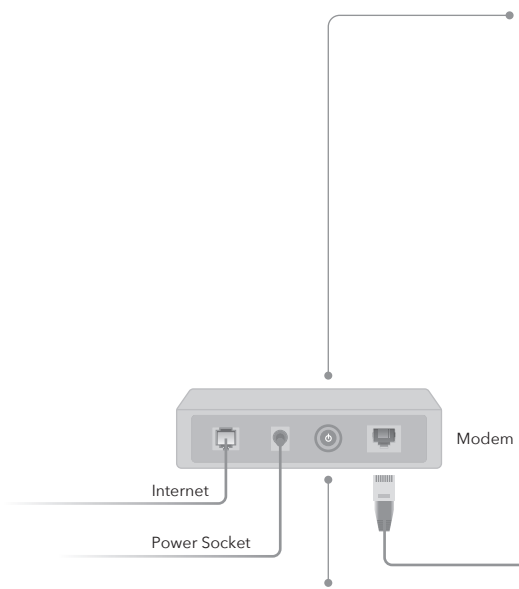

Quick Installation Guide

NEED TECH HELP?

- www.cudy.com/qv_vg_wr
- www.cudy.com
- support@cudy.com
- www.cudy.com/download

810600268

3 Turn on the modem and then wait about 2 minutes for it to restart.

4 Connect the power adapter to the router and wait for the "Power" system indicator light to turn solid on.

1 Turn off the modem, and remove the battery if it has one.

2 Connect Cudy's **WAN** port to your ISP modem.

5 Check if the four LEDs are solid on to confirm the hardware is connected correctly.

6 Connect the router via **A** or **B** method.

A Wi-Fi: Connect your device to the router's Wi-Fi using the SSID (network name) and Password printed on the bottom of the router.

B Wired: Turn off the Wi-Fi on your computer and connect it to the router's **LAN** port via an Ethernet cable.