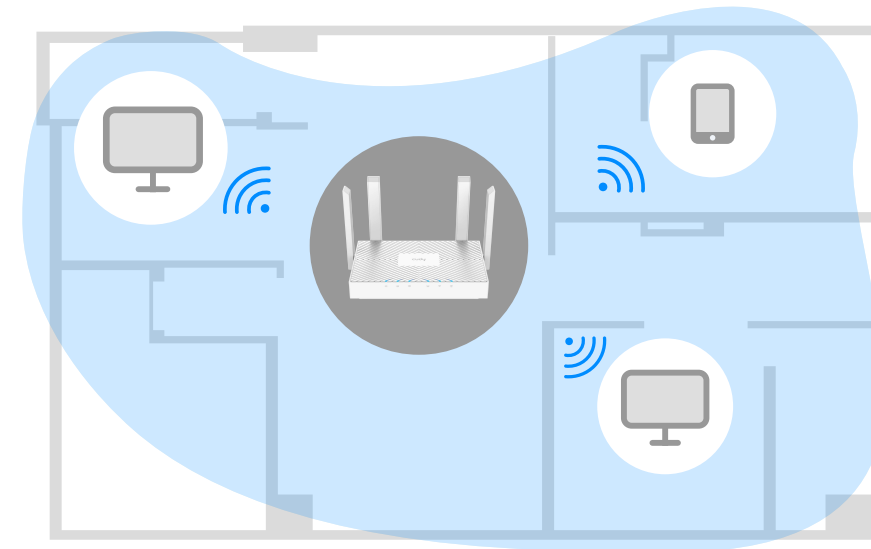

Extensive Coverage