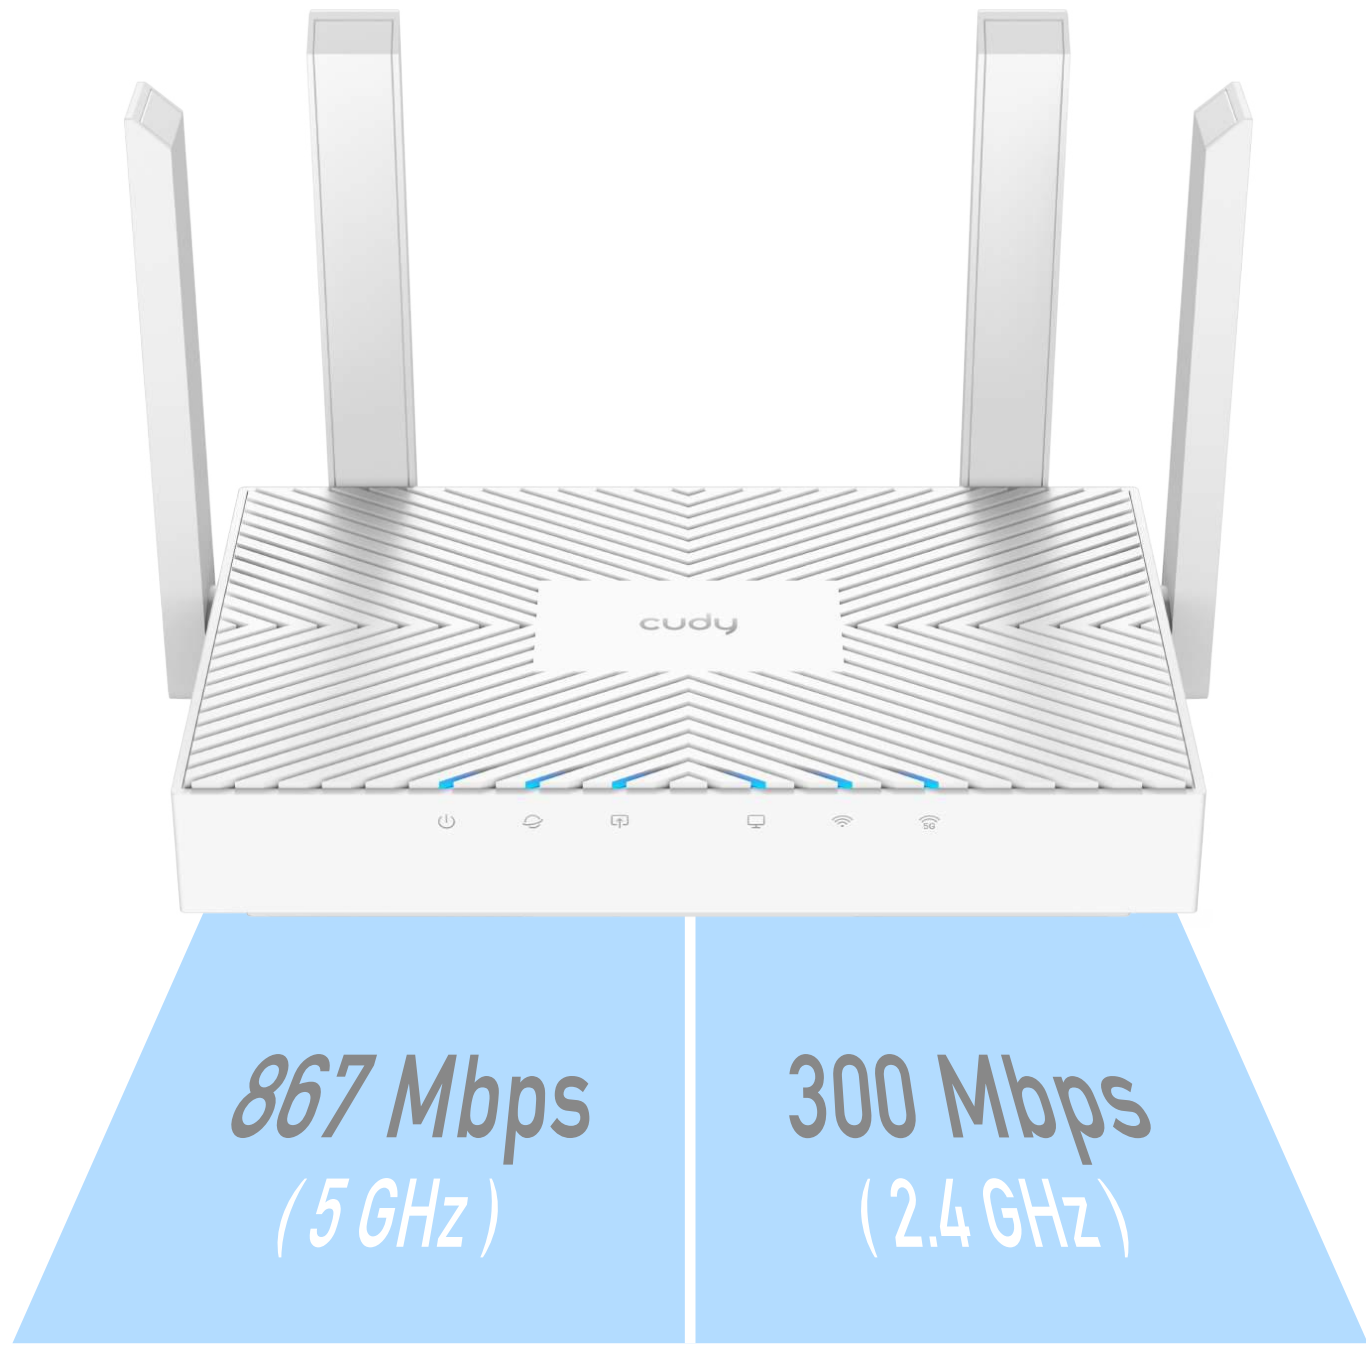

## Gigabit Wi-Fi Router

-  Up to 867 Mbps + 300 Mbps Wi-Fi Speed
-  Powerful Dual-Core Processor
-  MU-MIMO and Beamforming

[Datasheet](#)

Up to 1.2 Gbps Wi-Fi Speed: Enjoy smooth streaming, downloading, and gaming with extremely fast Wi-Fi Speed.