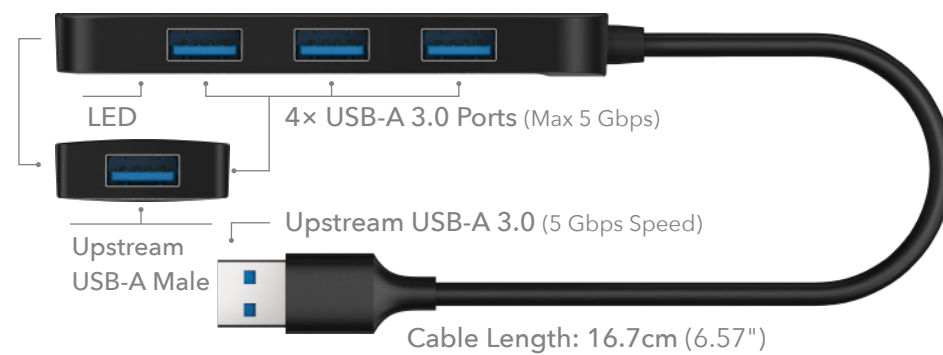

Model: UH40A

4-Port USB 3.0 Hub

[Datasheet](#)

Highlights

Plug-and-Play USB 3.0 / 3.2 Gen 1 dongle. The backplane speed is 5 Gbps.

- 1 × 5 Gbps Upstream USB-A Male
- 4 × 5 Gbps USB-A 3.2 Gen 1
- Universal Compatibility
- 34 g (1.2 oz.)

Hardware Features

Interfaces	Upstream Port	1 × USB-A 3.2 Gen 1 Port (5 Gbps)
	USB Ports	4 × USB-A 3.2 Gen 1 Ports (5 Gbps)
Power	Max Power Consumption (W)	Depending on the connected devices
Physical	Color	Black Color
	Casing	ABS
Requirements	Hardware Requirement	Requires a USB-A 3.2 Gen 1 on the host device for full speed
	Compatible OS	Windows
		macOS
		Ubuntu or other Linux releases
Driver Installation	Driver Free	
Reliability	Environment	Operating Temperature: 0~40 °C (-32~104 °F)
		Storage Temperature: -20~70 °C (-10~158 °F)
		Operating Humidity: 20~85% RH non-condensing
		Storage Humidity: 10~90% RH non-condensing
Mechanical	Product Weight	34 g (1.2 oz.)
	Dimension	Main Part :
		96×31×11 mm
		3.78×1.22×0.43 inches
		Cable:
167mm		
6.57 inches		