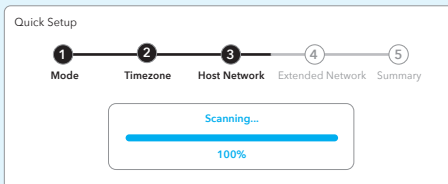

## Method C - Via Config Page:

Connect your device to the AP/RE's Wi-Fi "Cudy-Outdoor".

C-1

C-2

Follow the pictures to set up the AP/RE.

C-3

No.	BSSID	SSID	Channel	Signal	Connect
1					Connect
2					Connect