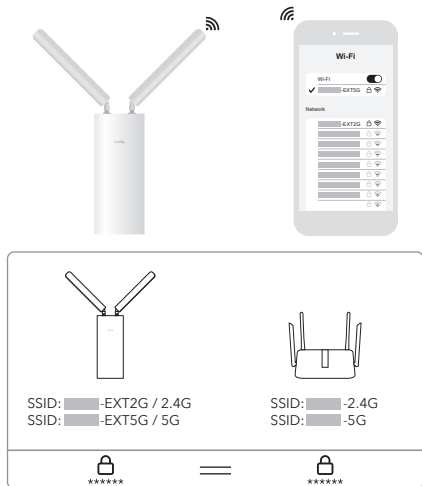

4 Try the newly created network

By default, the password for the extended network will be the same as the original network.

Note: If you paired the extender with a "Cudy Mesh" device by pressing the WPS buttons, the Wi-Fi name will be the same as the original Wi-Fi.

Quick Installation Guide

NEED TECH HELP?

Website: www.cudy.com

Email: support@cudy.com

Driver & Manual: www.cudy.com/download

Support

For technical support, the user guide and more information, please visit: <https://www.cudy.com/support>

810600236

5 Check the system status via LED

6 Mount the device