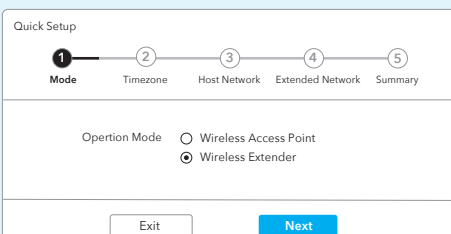

**Note:** After set up the AP/RE, you may remove the extra Ethernet cable and the AP/RE will switch to wireless backhaul automatically.

## Method C - Via Config Page:

Connect your device to the AP/RE's Wi-Fi "Cudy-Outdoor".

C-1

C-2

Follow the pictures to set up the AP/RE.

C-3

No.	BSSID	SSID	Channel	Signal	Connect
1					Connect
2					Connect