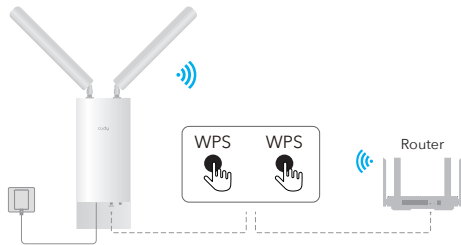

3 Pair the AP/RE via method A, B, or C

Method A - Pressing Buttons: Find the "WPS/Pair" button on your router, press it and also the WPS button on the Cudy AP/RE, and wait for the LED to turn solid on.