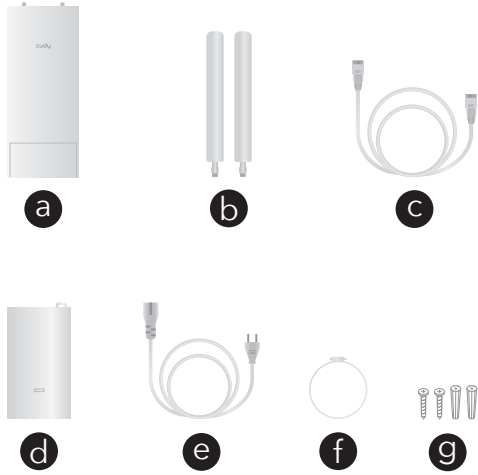

## Package Content

- a. AP/RE
- b. Wi-Fi Antennas
- c. Ethernet Cable
- d. PoE Adapter
- e. Power Cord
- f. Clamp
- g. Screw

## 1 Install the antennas

Grip the base section of the antennas and tighten them.

**Note:** Position the antennas at a 45-degree angle for optimal downward Wi-Fi coverage.