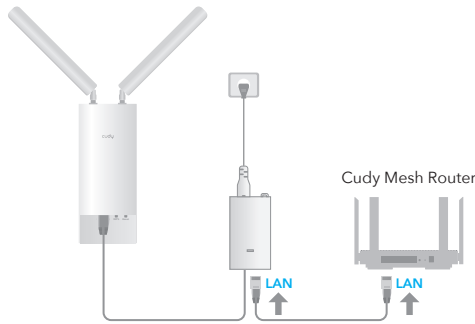

Note: if not successful, please press again or try method B.

Method B - Plugging Cable: (Requires the router to support "Cudy Mesh") Use an additional Ethernet cable to connect the LAN port of the PoE Adapter to a LAN port on the Cudy Mesh device. Wait for the LED to turn solid on.