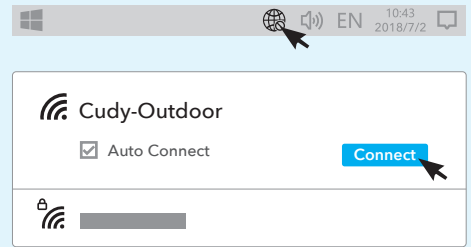

Method C - Via Config Page:

Connect your device to the AP/RE's Wi-Fi "Cudy-Outdoor".

C-1