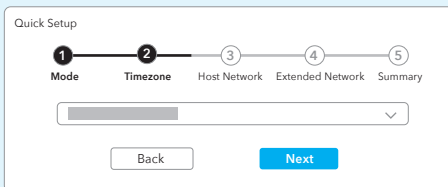

**Note:** After set up the AP/RE, you may remove the extra Ethernet cable and the AP/RE will switch to wireless backhaul automatically.

## Method C - Via Config Page:

Connect your device to the AP/RE's Wi-Fi "Cudy-Outdoor".

C-1

C-2

Follow the pictures to set up the AP/RE.

C-3

No.	BSSID	SSID	Channel	Signal	Connect
1					Connect
2					Connect