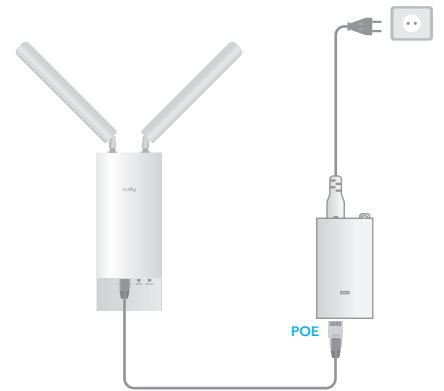

## Package Content

- a. AP/RE
- b. Wi-Fi Antennas
- c. Ethernet Cable
- d. PoE Adapter
- e. Power Cord
- f. Clamp
- g. Screw

## 1 Install the antennas

Grip the base section of the antennas and tighten them.

**Note:** Position the antennas at a 45-degree angle for optimal downward Wi-Fi coverage.

## 2 Power the device

Connect the access point to the PoE port of the PoE adapter via your Ethernet cable. Power up the PoE Adapter.