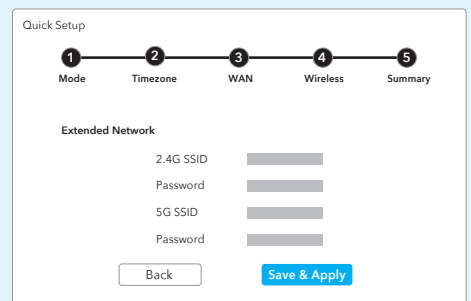

Package Content

- a. AP/RE
- b. Wi-Fi Antennas
- c. Ethernet Cable
- d. PoE Adapter
- e. Power Cord
- f. Clamp
- g. Screw

1 Install the antennas

Grip the base section of the antennas and tighten them.

Note: Position the antennas at a 45-degree angle for optimal downward Wi-Fi coverage.

2 Power the device

Connect the access point to the PoE port of the PoE adapter via your Ethernet cable. Power up the PoE Adapter.

3 Pair the AP/RE via method A, B, or C

Method A - Pressing Buttons: Find the "WPS/Pair" button on your router, press it and also the WPS button on the Cudy AP/RE, and wait for the LED to turn solid on.

Note: if not successful, please press again or try method B.

Method B - Plugging Cable: (Requires the router to support "Cudy Mesh") Use an additional Ethernet cable to connect the LAN port of the PoE Adapter to a LAN port on the Cudy Mesh device. Wait for the LED to turn solid on.

Note: After set up the AP/RE, you may remove the extra Ethernet cable and the AP/RE will switch to wireless backhaul automatically.

Method C - Via Config Page:

Connect your device to the AP/RE's Wi-Fi "Cudy-Outdoor".

C-1

C-2

Follow the pictures to set up the AP/RE.

C-3

No.	BSSID	SSID	Channel	Signal	Connect
1					Connect
2					Connect

C-4