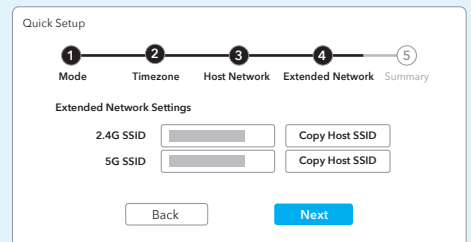

Package Content

- a. AP/RE
- b. Wi-Fi Antennas
- c. Ethernet Cable
- d. PoE Adapter
- e. Power Cord
- f. Clamp
- g. Screw

1 Install the antennas

Grip the base section of the antennas and tighten them.

Note: Position the antennas at a 45-degree angle for optimal downward Wi-Fi coverage.

2 Power the device

Connect the access point to the PoE port of the PoE adapter via your Ethernet cable. Power up the PoE Adapter.

3 Pair the AP/RE via method A, B, or C

Method A - Pressing Buttons: Find the "WPS/Pair" button on your router, press it and also the WPS button on the Cudy AP/RE, and wait for the LED to turn solid on.

Note: if not successful, please press again or try method B.

Method B - Plugging Cable: (Requires the router to support "Cudy Mesh") Use an additional Ethernet cable to connect the LAN port of the PoE Adapter to a LAN port on the Cudy Mesh device. Wait for the LED to turn solid on.

Note: After set up the AP/RE, you may remove the extra Ethernet cable and the AP/RE will switch to wireless backhaul automatically.

Method C - Via Config Page:

Connect your device to the AP/RE's Wi-Fi "Cudy-Outdoor".

C-1

C-2

Follow the pictures to set up the AP/RE.

C-3

No.	BSSID	SSID	Channel	Signal	Connect
1					Connect
2					Connect

C-4