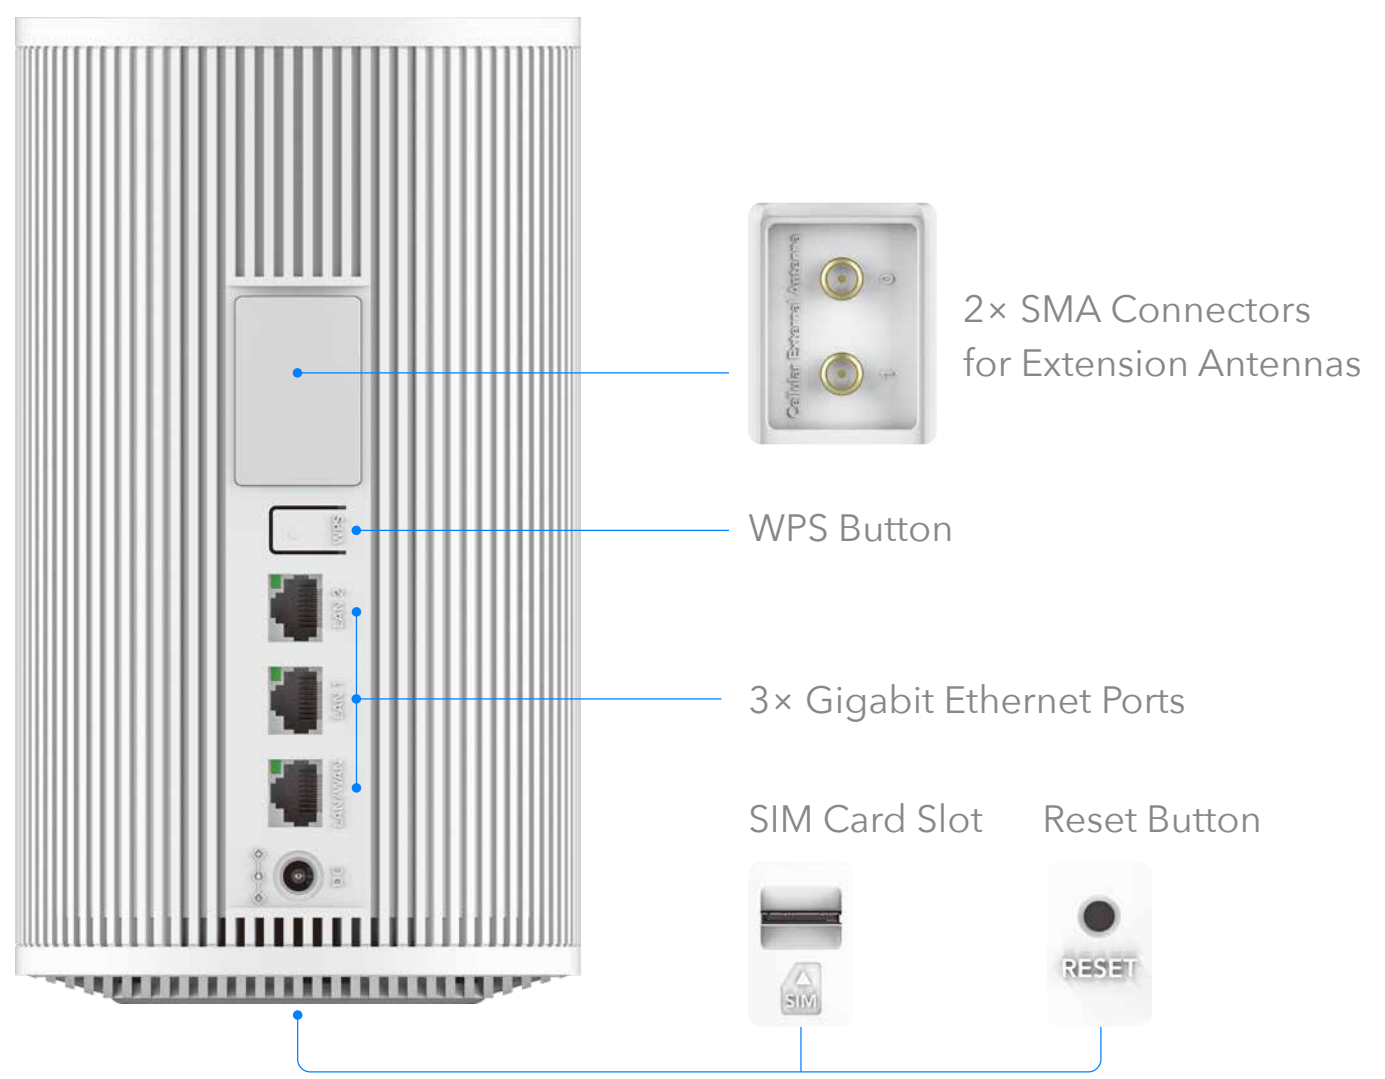

5G. Wi-Fi 6. Top-Notch Network.

Lightning-Fast 5G up to 3.4 Gbps Download

The Carrier Aggregation and 4x4 MIMO accelerate internet speed and reduce network latency to provide premium networks for bandwidth/latency-sensitive applications.

CA **Carrier Aggregation**
Improves stability drastically

4x4 MIMO
Boosts speeds with multiple streams