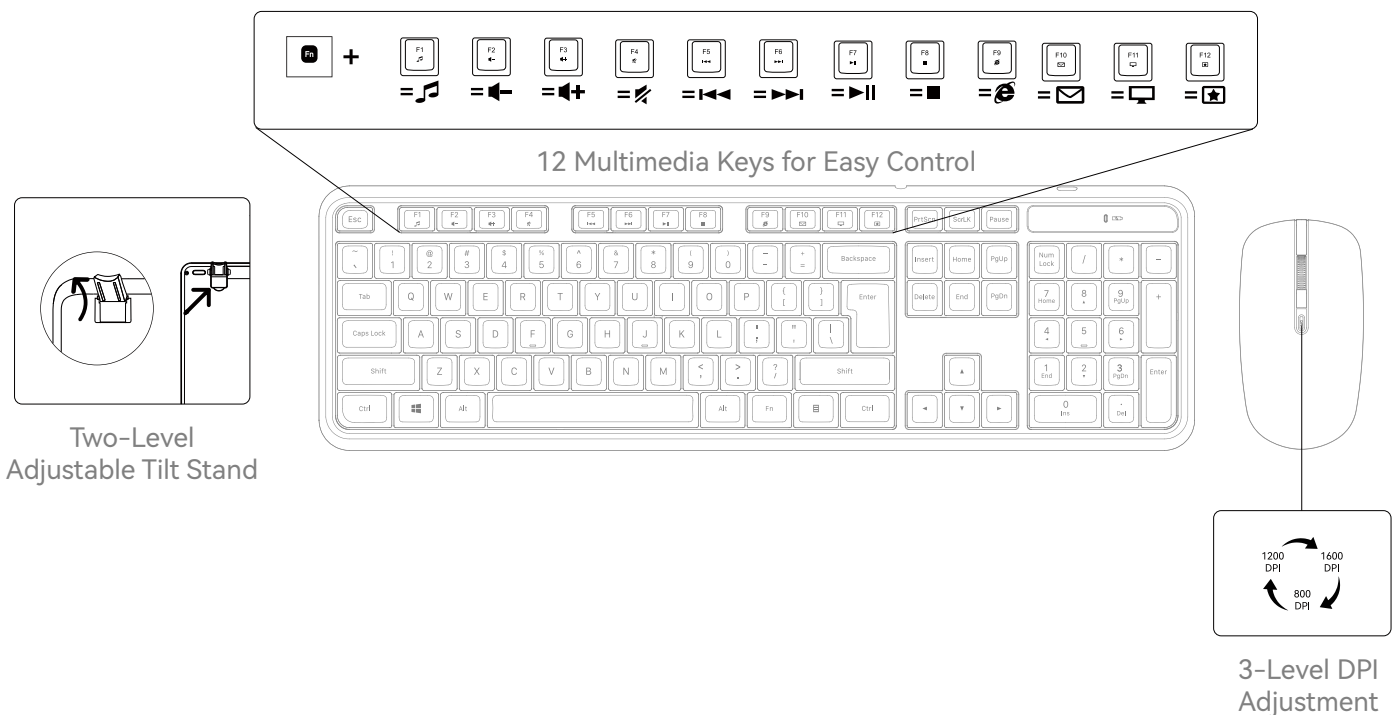

MK200

2.4G Silent Wireless Keyboard and Mouse Combo

Silent Typing
& Clicking

One Receiver
Two Devices

3-Level
Adjustable DPI

Overview

Specifications

| | | |
|---------------|------------------------|------------------------|
| Model Version | MK200 1.0 | |
| Mouse | Connection Type | 2.4G Wireless |
| | Report Rate | 125Hz |
| | Tracking Method | Optical |
| | DPI (Min/Max) | 800-1200-1600 |
| | Number of Buttons | 4 |
| | Battery Type | AA Battery |
| | Rated Voltage/ Current | DC 1.5V \approx 15mA |
| | Dimension (L×W×H) | 113 × 61 × 32mm |
| | Weight | 54 ± 5g |

Specifications

| | | |
|----------------------|-----------------------------|-------------------------------------|
| Mouse | Supported Operating Systems | Windows XP/ VISTA / 7 / 8 / 10 / 11 |
| | | macOS |
| | | Linux |
| Keyboard | Connection Type | 2.4G Wireless |
| | Keyboard Type | Full-size |
| | Key Type | Membrane |
| | Number of Keys | 104 |
| | Number of Multi-Media Keys | 12 |
| | Adjustable Tilt | 2-Level |
| | Battery Type | AAA |
| | Rated Voltage/ Current | 1.5V \approx 10mA |
| | Dimension (L×W×H) | 432×131×25 mm |
| | Weight | 399g |
| Ordering Information | Retail Package Dimension | 520×40×137 mm |
| | | 20.47×1.57×5.39 inches |
| | Carton Dimension | 53.5×22.5×29.8 cm |
| | | 21.06×8.86×11.73 inches |