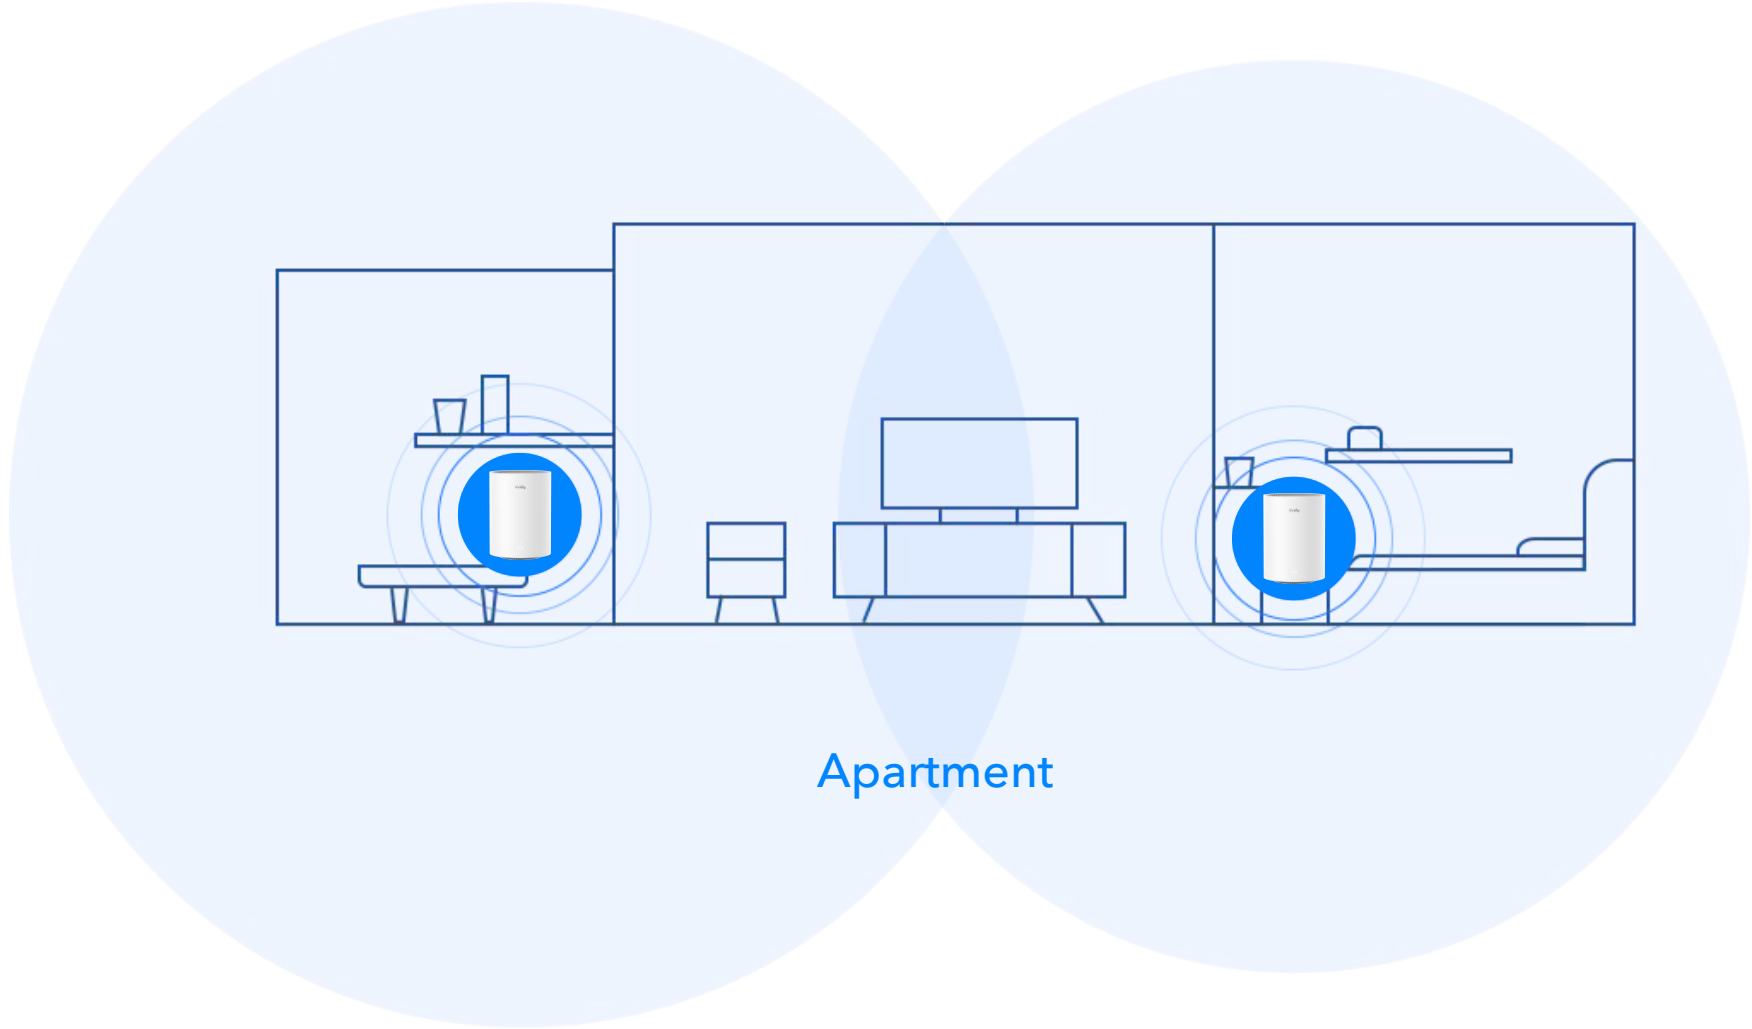

AC2100 Whole Home Mesh Covers Up to 4,000 sq.ft

With stronger and more efficient signals enhanced by Beamforming and MU-MIMO, M2100 boosts broader whole home Wi-Fi coverage with great performance. Wireless connections and optional Ethernet backhaul work together to link mesh units, providing even faster network speeds and truly seamless coverage. Want more coverage? Simply add another one.