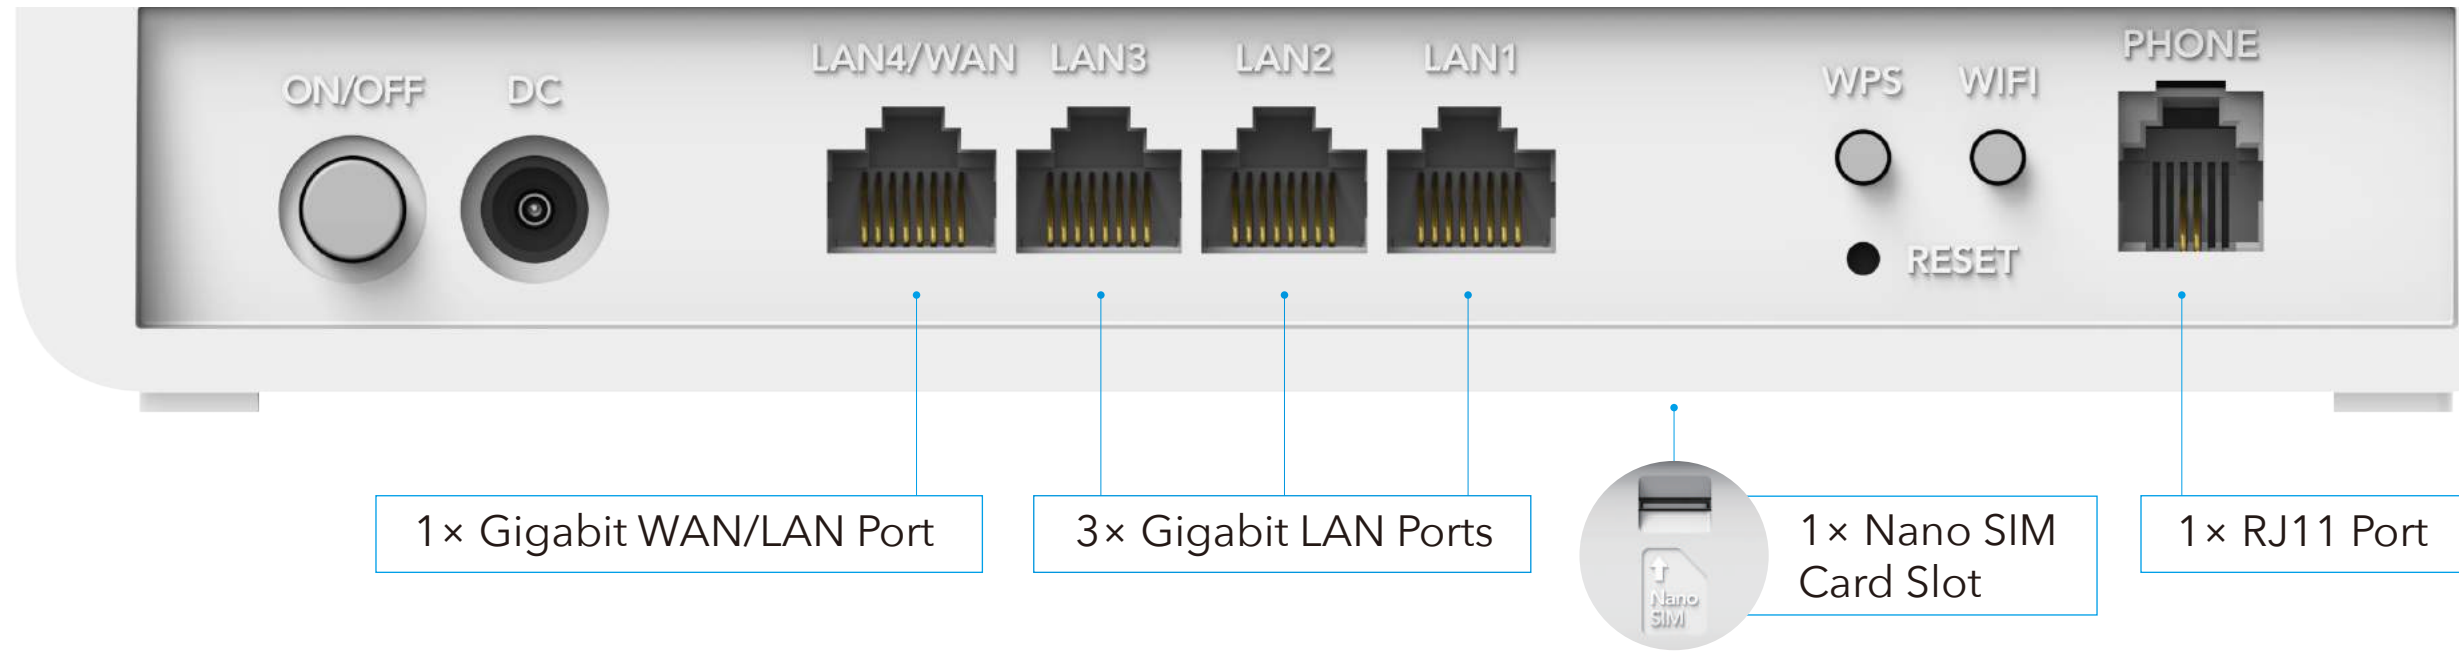

Fast Wi-Fi and HD Calling, All in One.

Wi-Fi 6
Next Generation WiFi 6

Cat.12
Lightning-fast 4G LTE Cat.12

VoLTE
Support Voice Function

AX3000
Extremely-Fast WiFi

1.3GHz
Dual Core Processor

Future-Proof Remote Management with
TR-069