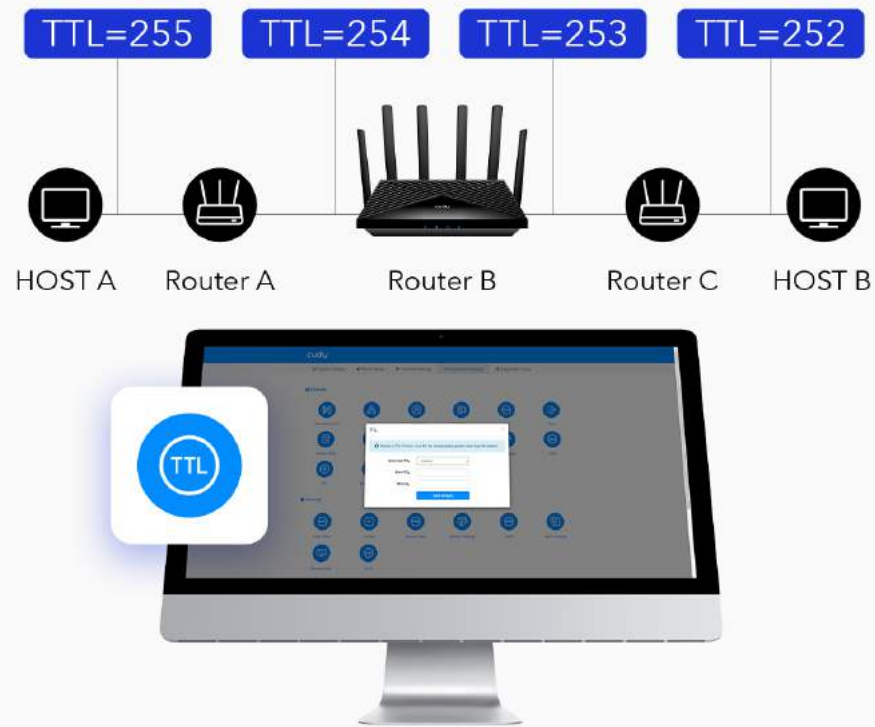

Band Lock

Band Select

LTE Bands

- ☐ B1
- ☐ B3
- ☐ B5
- ☐ B7
- ☐ B8
- ☐ B20
- ☐ B28
- ☐ B32
- ☐ B38
- ☐ B40
- ☐ B41

Band Lock

4G band lock make it possible to lock the 4G working frequency to one or several bands to keep the stability of operation.

TTL Settings

TTL Settings

Support manual set TTL values to meet ISP's requirement (such as Verizon, Visible). Support set IPv4 TTL and IPv6 HL Values.