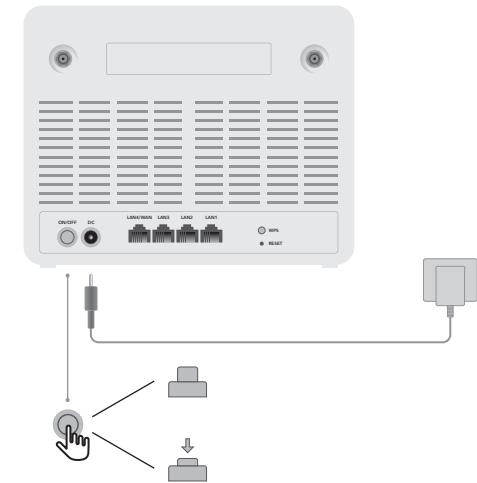

## 1 Install the antennas

## 2 Insert your SIM card

Align your nano SIM card with the SIM icon on the bottom side, and insert the card into the SIM slot until you hear a clicking sound.

## 3 Power the device

Connect the power adapter and press the power button to turn on the router. Wait 2 minutes for it to start.