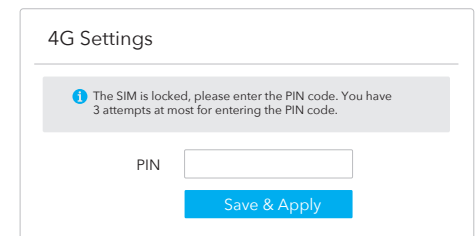

7 Input PIN if needed

If this message pops up, please enter your PIN and click "**Save & Apply**", or contact your cellular provider for help.