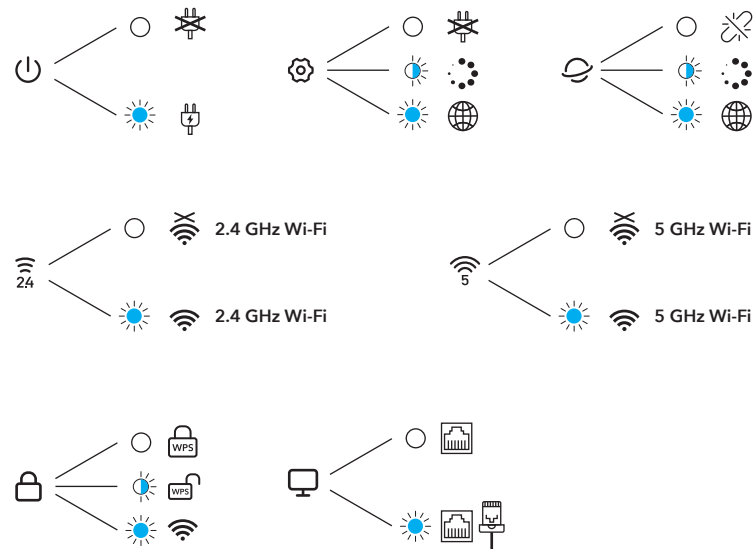

LED

EU Declaration of Conformity

1. English:

Cudy hereby declares that the device is in compliance with the essential requirements and other relevant provisions of directive 2014/53/EU, directive 2011/65/EU, directive (EU) 2015/863. The original EU declaration of conformity can be found at <http://www.cudy.com/ce>.

2. Ελληνικό:

Δια του παρόντος η Cudy διακηρύσσει ότι αυτή η συσκευή συμμορφώνεται με τις απαιτήσεις και άλλους σχετικούς κανονισμούς των οδηγιών 2014/53/ΕΕ, 2015/863/ΕΚ και 2011/65/ΕΕ. Μπορείτε να δείτε την αρχική δήλωση συμμόρφωσης με τους κανονισμούς της Ε.Ε. στην ιστοσελίδα <http://www.cudy.com/ce>.

3. Deutsch:

Cudy erklärt hiermit, dass dieses Gerät die Grundanforderungen und andere relevante Vorgaben der Richtlinien 2014/53/EU, 2015/863/EG und 2011/65/EU erfüllt. Die Original-EU-Konformitätserklärung kann in englischer Sprache hier heruntergeladen werden: <http://www.cudy.com/ce>.

4. Français:

Cudy par la présente déclare que cet appareil est conforme aux exigences essentielles et autres dispositions pertinentes des directives 2014/53/EU, 2015/863/CE et 2011/65/UE. La déclaration CE de conformité originelle peut être trouvée à l'adresse <http://www.cudy.com/ce>.

5. Türkçe:

Cudy, işbu belgeye bu cihazın temel gereksinimlerle ve ilgili 2014/53/EU, 2015/863/EC ve 2011/65/EU hükümlerinin direktifleri ile uyumlu olduğunu beyan eder. Orijinal AB uygun beyanını <http://www.cudy.com/ce> adresinde bulabilirsiniz.

6. Nederlands:

Cudy verklaart hierbij dat dit apparaat in overeenstemming is met de essentiële eisen en andere relevante bepalingen van de richtlijnen 2014/53/EU, 2015/863/EG en 2011/65/UE. De oorspronkelijke EU verklaring van overeenstemming is te vinden op <http://www.cudy.com/ce>.

7. Español:

Por la presente Cudy declara que este dispositivo cumple con los requisitos esenciales y otras disposiciones relevantes de las directivas 2014/53/UE, 2015/863/CE y 2011/65/UE. La declaración original CE de la conformidad puede encontrarse en: <http://www.cudy.com/ce>.

8. Italiano:

Cudy dichiara che questo dispositivo è conforme ai requisiti fondamentali e alle altre disposizioni delle direttive 2014/53/UE, 2015/863/CE e 2011/65/UE. La dichiarazione di conformità EU originale si trova in <http://www.cudy.com/ce>.

9. Português:

A Cudy declara que este dispositivo está em conformidade com os requisitos essenciais e outras disposições das Diretivas 2014/53/EU, 2015/863/CE e 2011/65/UE. A declaração original de conformidade UE pode ser encontrada em <http://www.cudy.com/ce>.

10. Norsk:

Cudy erklærer herved at denne enheten er i samsvar med de nødvendige kravene og andre relevante bestemmelser fra direktivene 2014/53/EU, 2015/863/EC og 2011/65/UE. Den opprinnelige EU-samsvarserklæringen er tilgjengelig på <http://www.cudy.com/ce>.

11. Dansk: