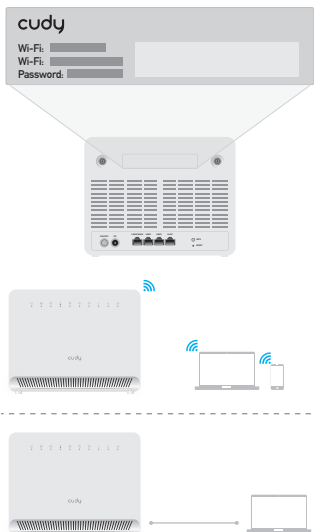

4 Connect the network

Connect your devices to the router via Wi-Fi or an Ethernet cable. The Wi-Fi name and password is printed on the back of the router.