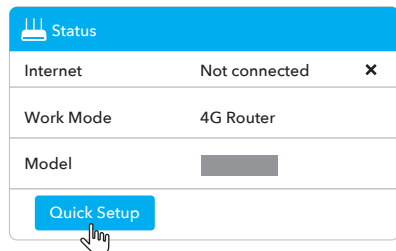

8 Follow the system instruction

If 4G is not connected, or if you want to customize the router yourself, click "Quick Setup" and follow the step-by-step instructions to configure the router.

Note:

1. If you are not sure about APN parameters, please contact your internet provider.
2. If you meet any other problems, don't hesitate to contact our technical support team: support@cudy.com

Enjoy the internet!

If the cellular signal strength is weak, try placing the 4G router near windows and check again.

If the cellular signal is weak everywhere indoors, try installing extension 4G antennas (which are not included in the box) into the SMA connectors on the back of the router and placing the antennas outdoors.