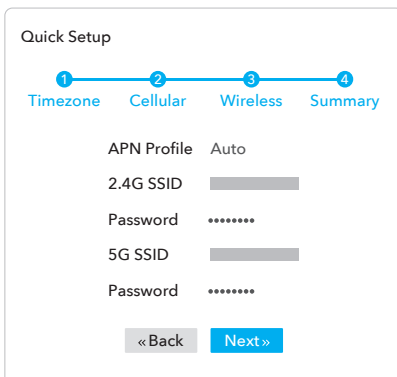

**5** Connect to the router via **A** or **B** method.

**A Wi-Fi:** Connect your device to the router's Wi-Fi using the SSID (network name) and Password printed on the bottom of the router.

Name	Status	4G Model	5G Model
	Off		
	Flash		
	Solid		
	Off		
	Red		
	Purple	2G/3G	2G/3G/4G
	Off		
	Blue	4G/WAN	5G/WAN
	Flash		
	Off		
	Red		
	Purple		
	Blue		

**Note:** If the signal is still too weak indoors, try installing your extension antennas (not included in the box) to the SMA connector and placing the antennas outdoors.

**6** Open a browser and follow below pictures to set up the router.

**B Wired:** Turn off the Wi-Fi on your computer and connect it to the router's LAN port via an Ethernet cable.

**7** Input the SIM PIN if this window show up (or contact your carrier for help).

**8** Follow below pictures to configure the router.