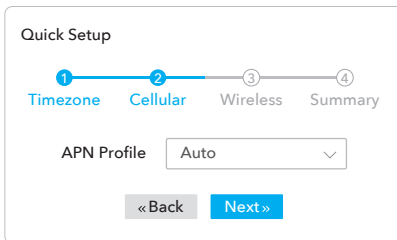

**5** Connect to the router via **A** or **B** method.

**A Wi-Fi:** Connect your device to the router's Wi-Fi using the SSID (network name) and Password printed on the bottom of the router.

Name	Status	4G Model	5G Model
	Off		
	Flash		
	Solid		
	Off		
	Red		
	Purple	2G/3G	2G/3G/4G
	Off		
	Blue	4G/WAN	5G/WAN
	Flash		
	Off		
	Red		
	Purple		
	Blue		

**Note:** If the signal is still too weak indoors, try installing your extension antennas (not included in the box) to the SMA connector and placing the antennas outdoors.

**6** Open a browser and follow below pictures to set up the router.

**B Wired:** Turn off the Wi-Fi on your computer and connect it to the router's LAN port via an Ethernet cable.

**7** Input the SIM PIN if this window show up (or contact your carrier for help).

**8** Follow below pictures to configure the router.