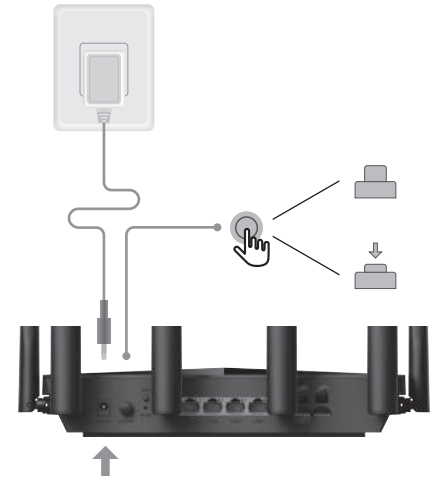

**1** Install the antennas if there are detachable antennas.

**2** With the gold contacts facing down, Insert your SIM card into the SIM slot until you hear a clicking sound.

**3** Connect the power adapter to the router and press the power button. Wait for the system LED to turn solid on. This may take 2-5 minutes.

**Note:** No hot-swapping. Please insert or remove the SIM card while the system is powered off.

**4** Check the LED.

- ☺ When the LED is solid on, the router is connected to the cellular network.
- ☹ If the LED is off, please continue to configure the router.