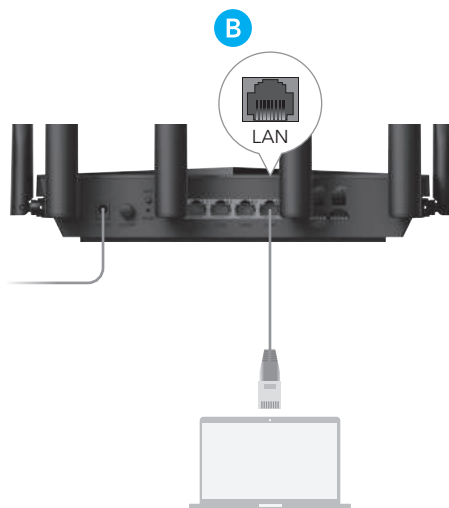

B Wired: Turn off the Wi-Fi on your computer and connect it to the router's LAN port via an Ethernet cable.