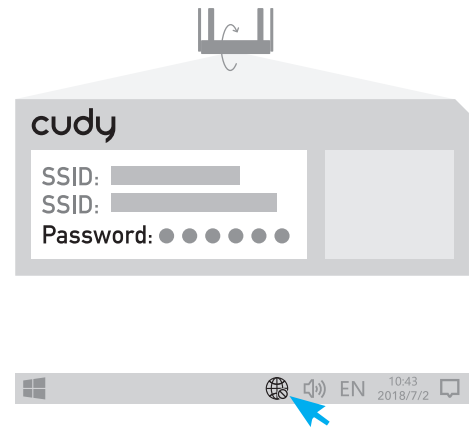

**1** Install the antennas if there are detachable antennas.

**2** With the gold contacts facing down, Insert your SIM card into the SIM slot until you hear a clicking sound.

**3** Connect the power adapter to the router and press the power button. Wait for the system LED to turn solid on. This may take 2-5 minutes.

**Note:** No hot-swapping. Please insert or remove the SIM card while the system is powered off.

**4** Check the LED.

- ☺ When the LED is solid on, the router is connected to the cellular network.
- ☹ If the LED is off, please continue to configure the router.

**5** Connect to the router via **A** or **B** method.

**A Wi-Fi:** Connect your device to the router's Wi-Fi using the SSID (network name) and Password printed on the bottom of the router.

Name	Status	4G Model	5G Model
	Off		
	Flash		
	Solid		
	Off		
	Red		
	Purple	2G/3G	2G/3G/4G
	Off		
	Blue	4G/WAN	5G/WAN
	Flash		
	Off		
	Red		
	Purple		
	Blue		

**Note:** If the signal is still too weak indoors, try installing your extension antennas (not included in the box) to the SMA connector and placing the antennas outdoors.

**6** Open a browser and follow below pictures to set up the router.