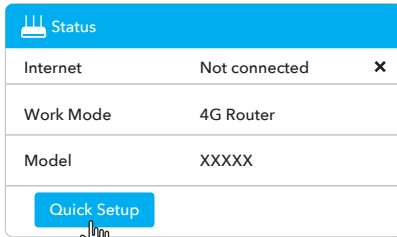

**5** Connect to the router via **A** or **B** method.

**A Wi-Fi:** Connect your device to the router's Wi-Fi using the SSID (network name) and Password printed on the bottom of the router.

Name	Status	4G Model	5G Model
	Off		
	Flash		
	Solid		
	Off		
	Red		
	Purple	2G/3G	2G/3G/4G
	Off		
	Blue	4G/WAN	5G/WAN
	Flash		
	Off		
	Red		
	Purple		
	Blue		

**Note:** If the signal is still too weak indoors, try installing your extension antennas (not included in the box) to the SMA connector and placing the antennas outdoors.

**6** Open a browser and follow below pictures to set up the router.

**B Wired:** Turn off the Wi-Fi on your computer and connect it to the router's LAN port via an Ethernet cable.

**7** Input the SIM PIN if this window show up (or contact your carrier for help).

**8** Follow below pictures to configure the router.