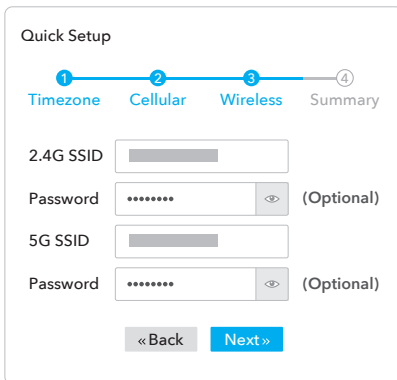

**5** Connect to the router via **A** or **B** method.

**A Wi-Fi:** Connect your device to the router's Wi-Fi using the SSID (network name) and Password printed on the bottom of the router.

Name	Status	4G Model	5G Model
	Off		
	Flash		
	Solid		
	Off		
	Red		
	Purple	2G/3G	2G/3G/4G
	Off		
	Blue	4G/WAN	5G/WAN
	Flash		
	Off		
	Red		
	Purple		
	Blue		

**Note:** If the signal is still too weak indoors, try installing your extension antennas (not included in the box) to the SMA connector and placing the antennas outdoors.

**6** Open a browser and follow below pictures to set up the router.

**B Wired:** Turn off the Wi-Fi on your computer and connect it to the router's LAN port via an Ethernet cable.

**7** Input the SIM PIN if this window show up (or contact your carrier for help).

**8** Follow below pictures to configure the router.