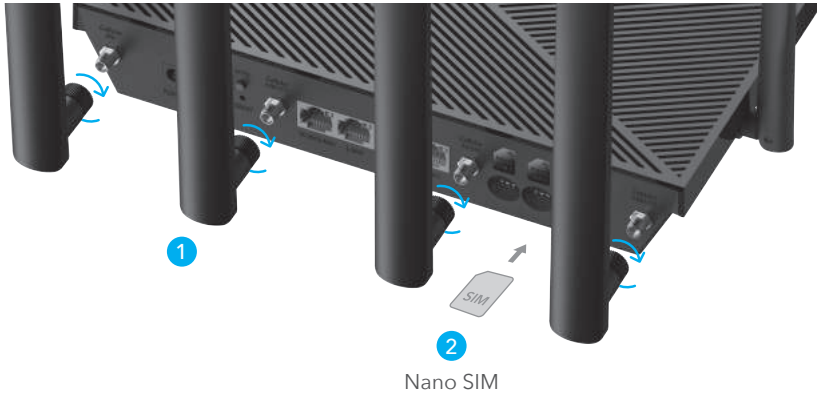

**1** Install the antennas if there are detachable antennas.

**2** With the gold contacts facing down, Insert your SIM card into the SIM slot until you hear a clicking sound.

**3** Connect the power adapter to the router and press the power button. Wait for the system LED to turn solid on. This may take 2-5 minutes.

**Note:** No hot-swapping. Please insert or remove the SIM card while the system is powered off.

**4** Check the LED.

- ☺ When the LED is solid on, the router is connected to the cellular network.
- ☹ If the LED is off, please continue to configure the router.