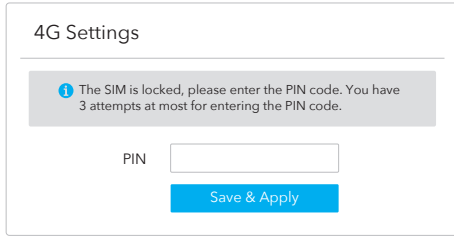

**Note:** If the signal is still too weak indoors, try installing your extension antennas (not included in the box) to the SMA connector and placing the antennas outdoors.

**6** Open a browser and follow below pictures to set up the router.

**B Wired:** Turn off the Wi-Fi on your computer and connect it to the router's LAN port via an Ethernet cable.

**7** Input the SIM PIN if this window show up (or contact your carrier for help).

**8** Follow below pictures to configure the router.