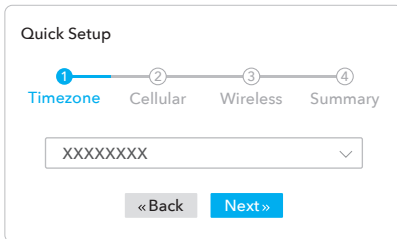

**5** Connect to the router via **A** or **B** method.

**A Wi-Fi:** Connect your device to the router's Wi-Fi using the SSID (network name) and Password printed on the bottom of the router.

Name	Status	4G Model	5G Model
	Off		
	Flash		
	Solid		
	Off		
	Red		
	Purple	2G/3G	2G/3G/4G
	Off		
	Blue	4G/WAN	5G/WAN
	Flash		
	Off		
	Red		
	Purple		
	Blue		

**Note:** If the signal is still too weak indoors, try installing your extension antennas (not included in the box) to the SMA connector and placing the antennas outdoors.

**6** Open a browser and follow below pictures to set up the router.

**B Wired:** Turn off the Wi-Fi on your computer and connect it to the router's LAN port via an Ethernet cable.

**7** Input the SIM PIN if this window show up (or contact your carrier for help).

**8** Follow below pictures to configure the router.