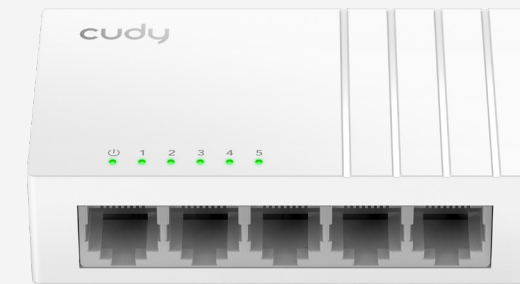

Longer Gigabit Reach, Lower Power Consumption

— 10/100/1000 Mbps Ethernet

Prolonged Transmission Distance