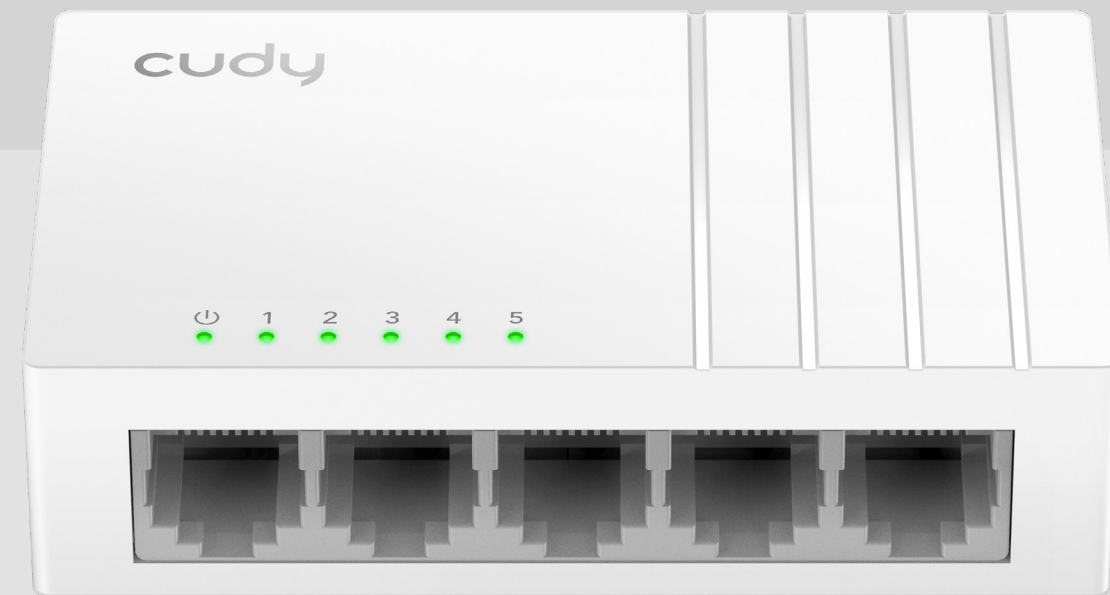

Model: GS105U

## 5-Port Gigabit Ethernet Switch with USB-C Power Input

# Highlights

An Ethernet switch powered by USB-C, ideal for sharing a wired network on a desktop.

- Powering via USB-C Input
- 5× Gigabit Ethernet Ports
- Max 1.2W, Idle 0.2W
- Desktop, Wall-Mount
- 88×52.5×24 mm (3.46×2.07×0.94")

# Package Content

- GS105U
- USB-A to USB-C Power Cable
- Installation Guide