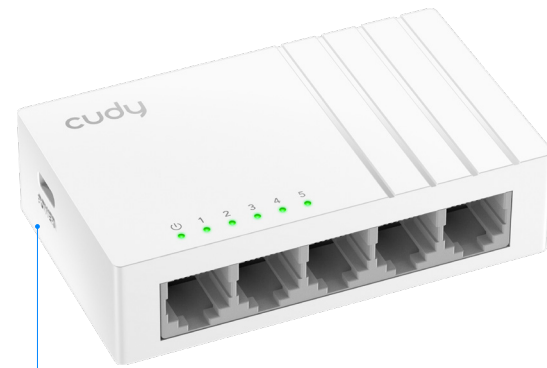

Model: GS105U

## 5-Port Gigabit Ethernet Switch with USB-C Power Input

# Highlights

An Ethernet switch powered by USB-C, ideal for sharing a wired network on a desktop.

- Powering via USB-C Input
- 5× Gigabit Ethernet Ports
- Max 1.2W, Idle 0.2W
- Desktop, Wall-Mount
- 88×52.5×24 mm (3.46×2.07×0.94")

5× Gigabit Ethernet Ports

Powering via USB-C