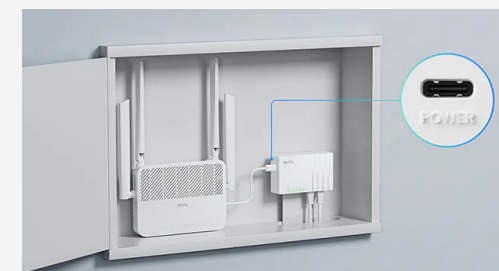

Flexibility with USB-C Powering

No Sockets Nearby? No Worries

Use the USB port on your PC/TV/router/printer to power the switch and expand the connection with ease.