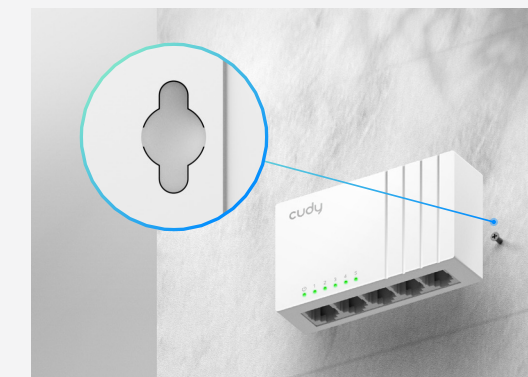

Wall Mounting