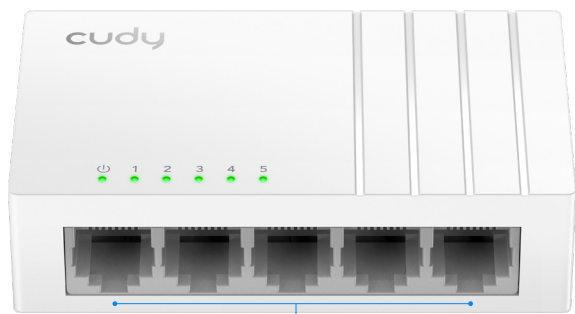

Model: GS105U

## 5-Port Gigabit Ethernet Switch with USB-C Power Input

# Highlights

An Ethernet switch powered by USB-C, ideal for sharing a wired network on a desktop.

- Powering via USB-C Input
- 5× Gigabit Ethernet Ports
- Max 1.2W, Idle 0.2W
- Desktop, Wall-Mount
- 88×52.5×24 mm (3.46×2.07×0.94")

5× Gigabit Ethernet Ports

Powering via USB-C