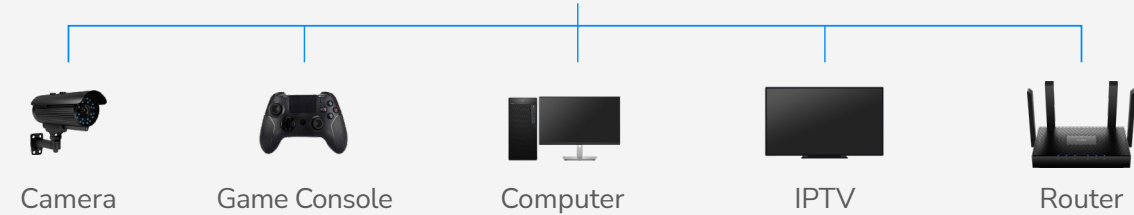

Longer Gigabit Reach, Lower Power Consumption

— 10/100/1000 Mbps Ethernet

Prolonged Transmission Distance